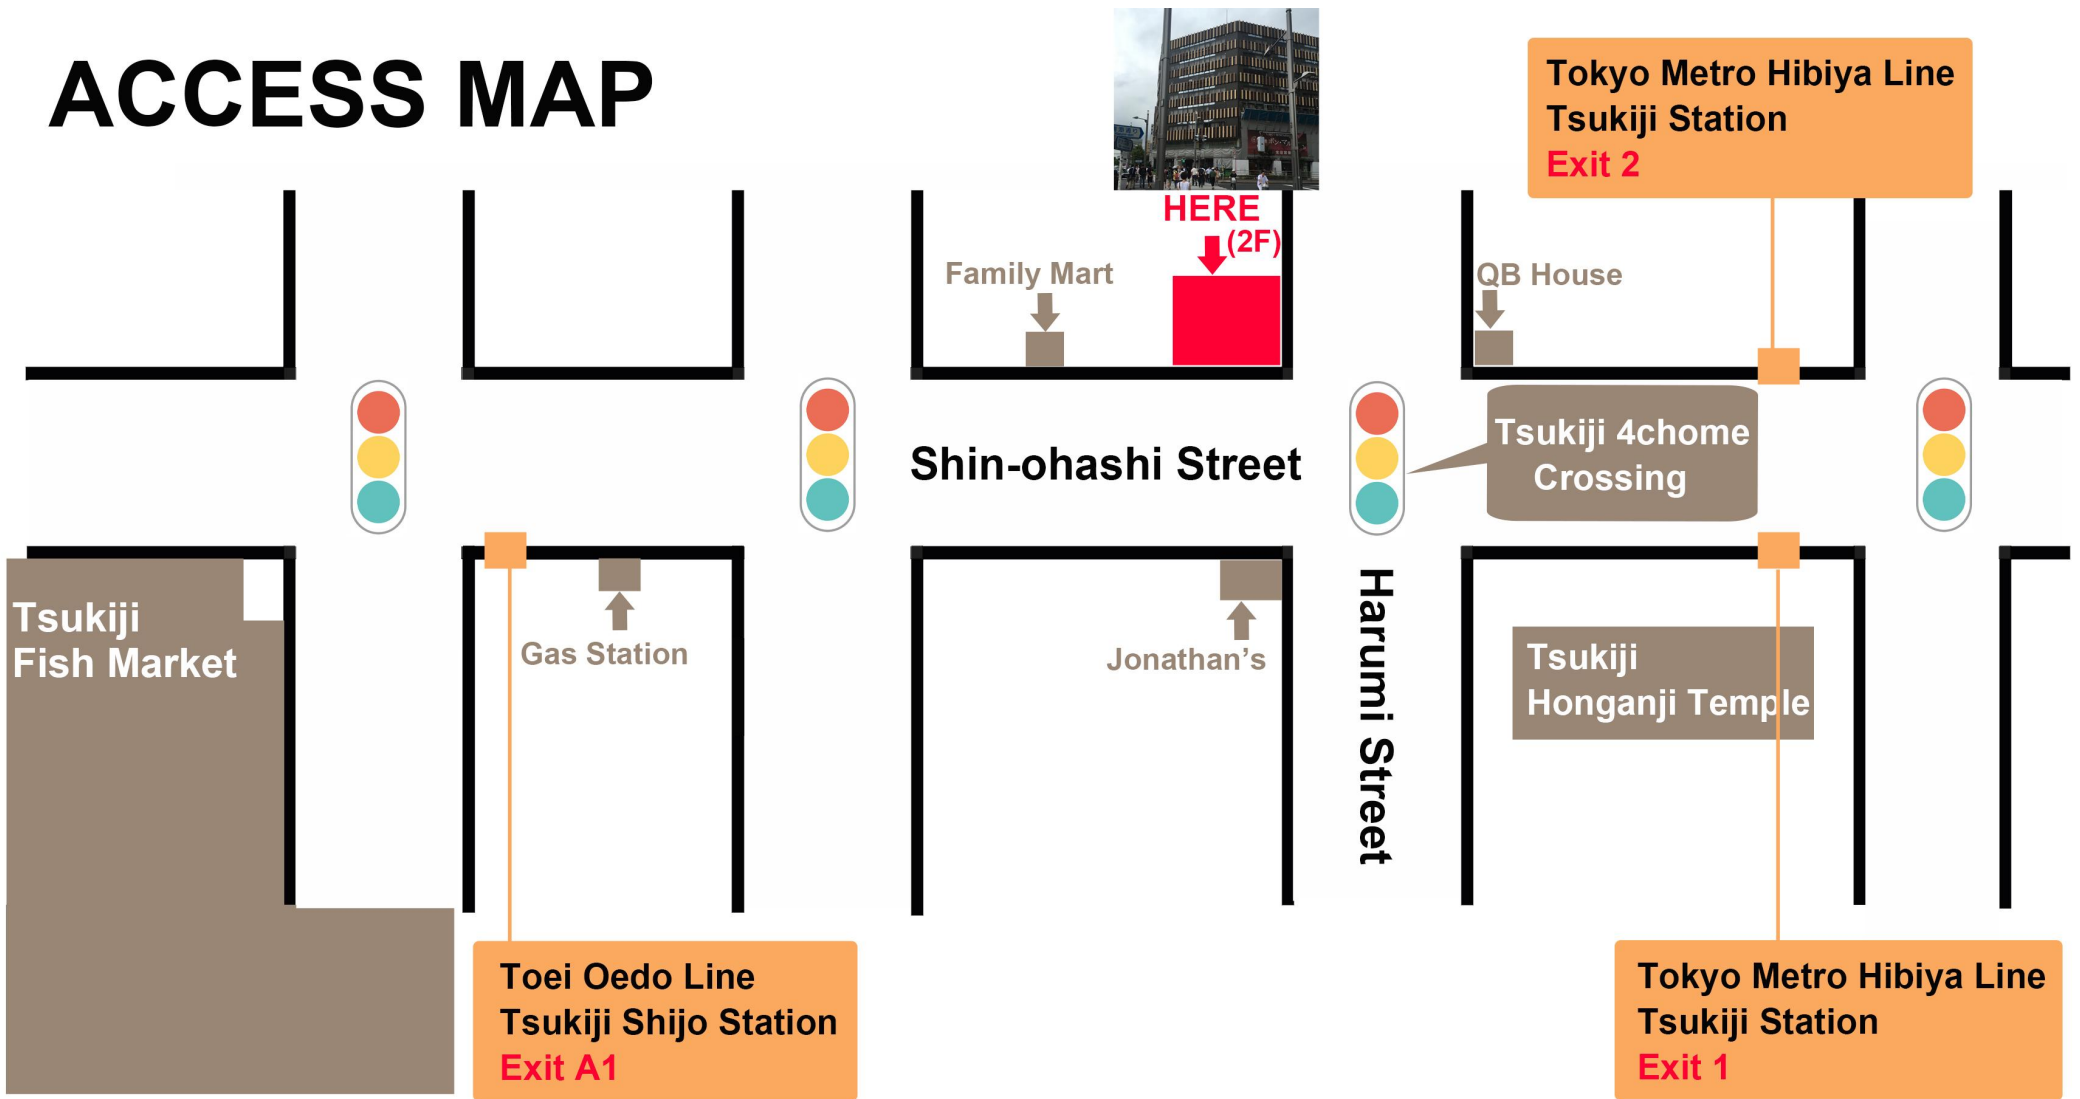

ACCESS MAP

3min from Tokyo Metro Hibiya Line
Tsukiji Station **Exit 2**

5min from Toei Oedo Line
Tsukiji Shijo Station **Exit A1**